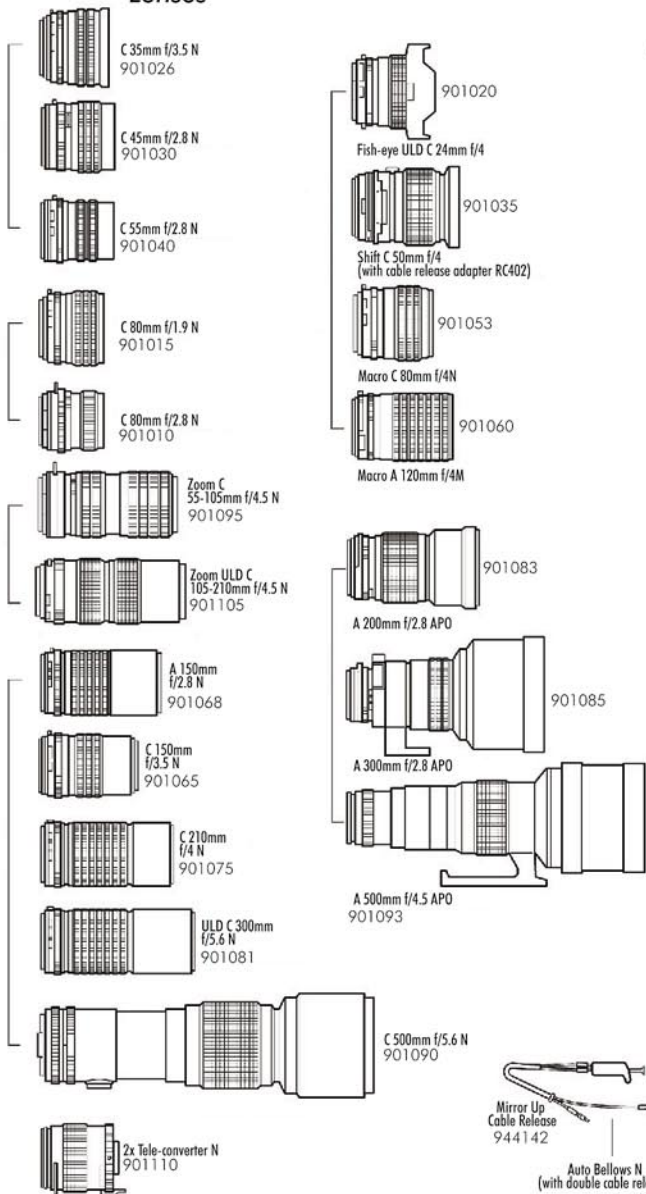

Mamiya 645 Pro TL System Chart

Camera Body
(with film advance crank
AC 401 and strap N)
900150

Lenses